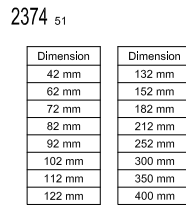

GEALAN-windowfit – S 8000 / GEALAN-LINEAR®